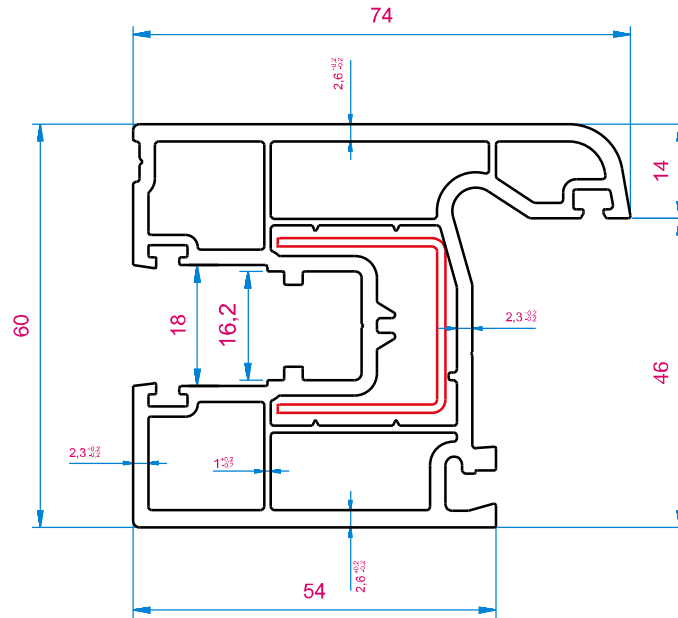

Code: 03.090

Code: 03.095

Code: 03.015

Code: 03.100

Code: 03.105

Code: 03.050

Code: 03.055

Code: 03.060

Code: 03.065

Code: 03.115

Code: 03.110

Code: 03.085

Sürme Kasa Profili / Sliding Frame Profile / Profil Toc Glisant / Профиль рама Sliding

8030 Systeme

Code: **03.090**

weight: 1.225 gr/m

Sürme Sistem Kanat Profili / Sliding Sash Profile
Sistem Glisare Arıpa / Профиль створки Sliding

Code: **03.095**

weight: 1.395 gr/m

Code: **03.095**

weight: 1.365 gr/m

Ortakayıt Profili / Mullion Profile / Profil Teu / Профиль импоста