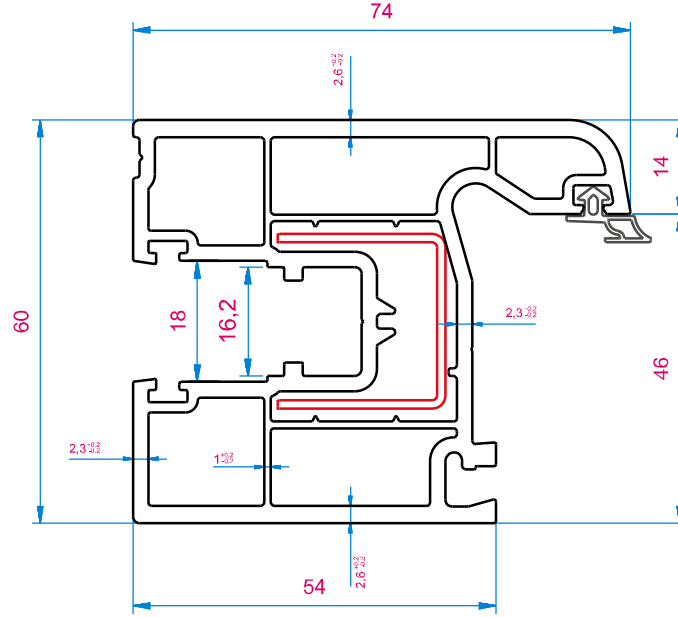

Code: 03.090

Code: 03.095

Code: 03.015

Code: 03.100

Code: 03.105

Code: 03.050

Code: 03.055

Code: 03.060

Code: 03.065

Code: 03.115

Code: 03.110

Code: 03.085

Sürme Kasa Profili / Sliding Frame Profile / Profil Toc Glisant / Профиль рама Sliding

8030 Systeme

Code: **03.090**

weight: 1.225 gr/m

Sürme Sistem Kanat Profili / Sliding Sash Profile
Sistem Glisare Arıpa / Профиль створки Sliding

Code: **03.095**

weight: 1.395 gr/m

Code: **03.095**

weight: 1.365 gr/m

Ortakayıt Profili / Mullion Profile / Profil Teu / Профиль импоста

Code: **03.015**

weight: 1.260 gr/m

Code: **03.015**

weight: 1.200 gr/m