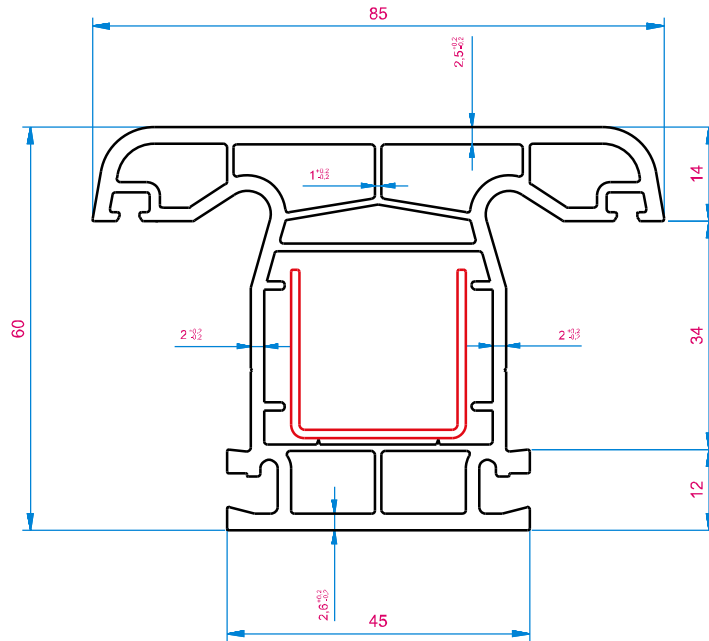

Code: 03.065

Code: 03.115

Code: 03.110

Code: 03.085

Sürme Kasa Profili / Sliding Frame Profile / Profil Toc Glisant / Профиль рама Sliding

8030 Systeme

Code: **03.090**

weight: 1.225 gr/m

Sürme Sistem Kanat Profili / Sliding Sash Profile
Sistem Glisare Arıpa / Профиль створки Sliding

Code: **03.095**

weight: 1.395 gr/m

Code: **03.095**

weight: 1.365 gr/m

Ortakayıt Profili / Mullion Profile / Profil Teu / Профиль импоста

Code: **03.015**

weight: 1.260 gr/m

Code: **03.015**

weight: 1.200 gr/m