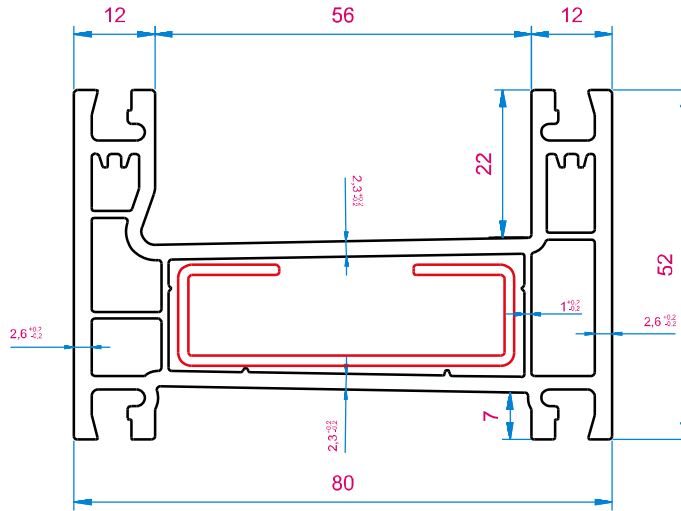

Code: 03.090

Code: 03.095

Code: 03.015

Code: 03.100

Code: 03.105

Code: 03.050

Code: 03.055

Code: 03.060

Code: 03.065

Code: 03.115

Code: 03.110

Code: 03.085

Sürme Kasa Profili / Sliding Frame Profile / Profil Toc Glisant / Профиль рама Sliding

8030 Systeme

Code: **03.090**

weight: 1.225 gr/m

Sürme Sistem Kanat Profili / Sliding Sash Profile
Sistem Glisare Arıpa / Профиль створки Sliding

Code: **03.095**

weight: 1.395 gr/m

Code: **03.095**

weight: 1.365 gr/m

Ortakayıt Profili / Mullion Profile / Profil Teu / Профиль импоста

Code: **03.015**

weight: 1.260 gr/m

Code: **03.015**

weight: 1.200 gr/m