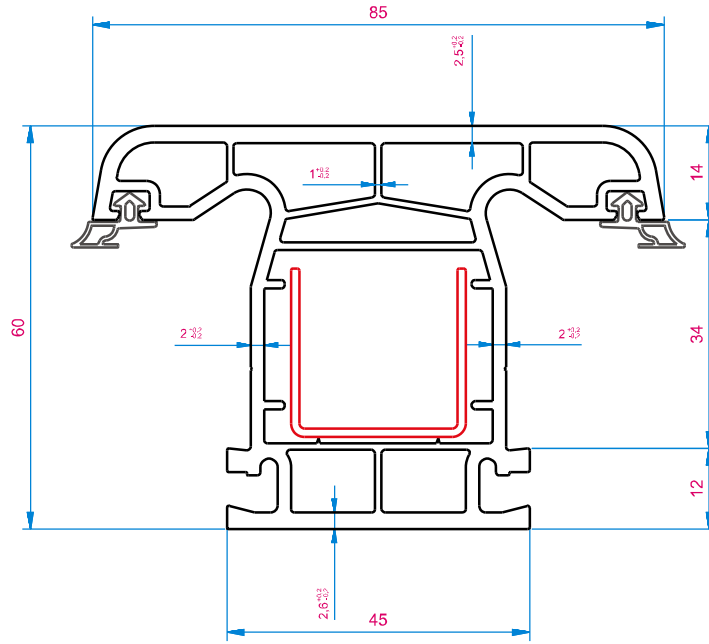

Code: 03.065

Code: 03.115

Code: 03.110

Code: 03.085

Sürme Kasa Profili / Sliding Frame Profile / Profil Toc Glisant / Профиль рама Sliding

8030 Systeme

Code: **03.090**

weight: 1.225 gr/m

Sürme Sistem Kanat Profili / Sliding Sash Profile
Sistem Glisare Arıpa / Профиль створки Sliding

Code: **03.095**

weight: 1.395 gr/m

Code: **03.095**

weight: 1.365 gr/m

Ortakayıt Profili / Mullion Profile / Profil Teu / Профиль импоста

Code: **03.015**

weight: 1.260 gr/m

Code: **03.015**

weight: 1.200 gr/m