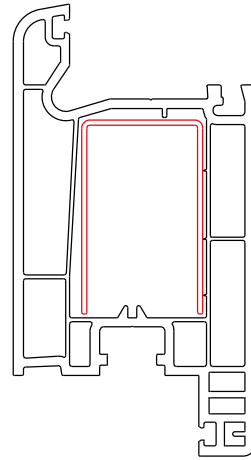

Code: 03.020

Code: 03.030

Code: 03.025

Code: 03.045

Code: 03.035

Code: 03.040

Code: 03.050

Code: 03.055

Code: 03.060

Code: 03.065

Code: 03.080

Code: 03.070

Code: 03.075

Code: 03.085

Kasa Profili / Frame Profil / Profil Toc / Профиль рамы

Code: **03.020** weight: 1.180 gr/m

Kanat Profili / Sash Profile / Profil Aripa / Профиль створки

Code: **03.025**

weight: 1.390 gr/m

Code: **03.025**

weight: 1.310 gr/m

6040 Systeme

Kapı Kanat Profili / Door Sash Profile / Profil Usa Interior / Профиль дверной створки (Z)

6040 **ai** Systeme

Code: **03.035**

weight: 1.710 gr/m

Code: **03.035**

weight: 1.680 gr/m

Dışa Açılır Kapı Kanat Profili / Outside Opening Door Sash Profile
 Profil Usa Exterior / Профиль дверной створки (Т)