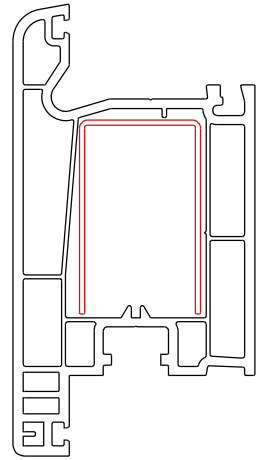

Code: 03.020

Code: 03.030

Code: 03.025

Code: 03.045

Code: 03.035

Code: 03.040

Code: 03.050

Code: 03.055

Code: 03.060

Code: 03.065

Code: 03.080

Code: 03.070

Code: 03.075

Code: 03.085

Kasa Profili / Frame Profil / Profil Toc / Профиль рамы

Code: **03.020** weight: 1.180 gr/m

Kanat Profili / Sash Profile / Profil Aripa / Профиль створки

Code: **03.025**

weight: 1.390 gr/m

Code: **03.025**

weight: 1.310 gr/m

6040 Systeme

Kapı Kanat Profili / Door Sash Profile / Profil Usa Interior / Профиль дверной створки (Z)

6040 **ai** Systeme

Code: **03.035**

weight: 1.710 gr/m

Code: **03.035**

weight: 1.680 gr/m

Dışa Açılır Kapı Kanat Profili / Outside Opening Door Sash Profile
 Profil Usa Exterior / Профиль дверной створки (Т)