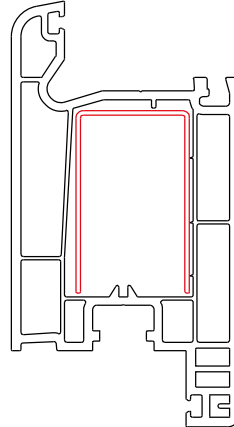

Code: 03.005

Code: 03.015

Code: 03.010

Code: 03.045

Code: 03.035

Code: 03.040

Code: 03.050

Code: 03.055

Code: 03.060

Code: 03.065

Code: 03.080

Code: 03.070

Code: 03.075

Code: 03.085

Code: **03.005**

weight: 1.080 gr/m

weight: 1.680 gr/m

Dışa Açılır Kapı Kanat Profili / Outside Opening Door Sash Profile
Profil Usa Exterior / Профиль дверной створки (Т)

Code: **03.040**

weight: 1.710 gr/m

Code: **03.040**

weight: 1.680 gr/m

Code: **03.050**

weight: 264 gr/m

Code: **03.050**

weight: 250 gr/m

Code: **03.070**

weight: 795 gr/m

90° Köşe Profili / 90° Corner Adaptor / Coltar Rotund de 90°
Профиль углового соединения 90 градусов

Code: **03.080**