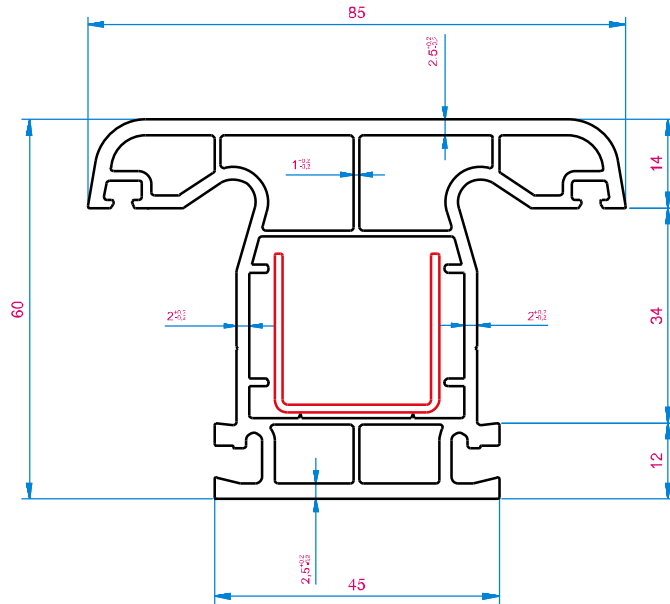

Code: **03.005**

weight: 1.050 gr/m

Ortakayıt Profili / Mullion Profile / Profil Teu / Профиля импоста

Code: **03.015**

weight: 1.260 gr/m

Code: **03.015**

weight: 1.200 gr/m

Kanat Profili / Sash Profile / Profil Aripa / Профиль створки

Code: **03.010**

weight: 1.280 gr/m

Code: **03.010**

weight: 1.220 gr/m

Kapı Kanat Profili / Door Sash Profile / Profil Usa Interior / Профиль дверной створки (Z)

Code: **03.035**

weight: 1.710 gr/m

Code: **03.035**

weight: 1.680 gr/m

Dışa Açılır Kapı Kanat Profili / Outside Opening Door Sash Profile
Profil Usa Exterior / Профиль дверной створки (Т)

Code: **03.040**

weight: 1.710 gr/m

Code: **03.040**

weight: 1.680 gr/m

Code: **03.050**

weight: 264 gr/m

Code: **03.050**

weight: 250 gr/m

Code: **03.070**

weight: 795 gr/m

90° Köşe Profili / 90° Corner Adaptor / Coltar Rotund de 90°
Профиль углового соединения 90 градусов

Code: **03.080**