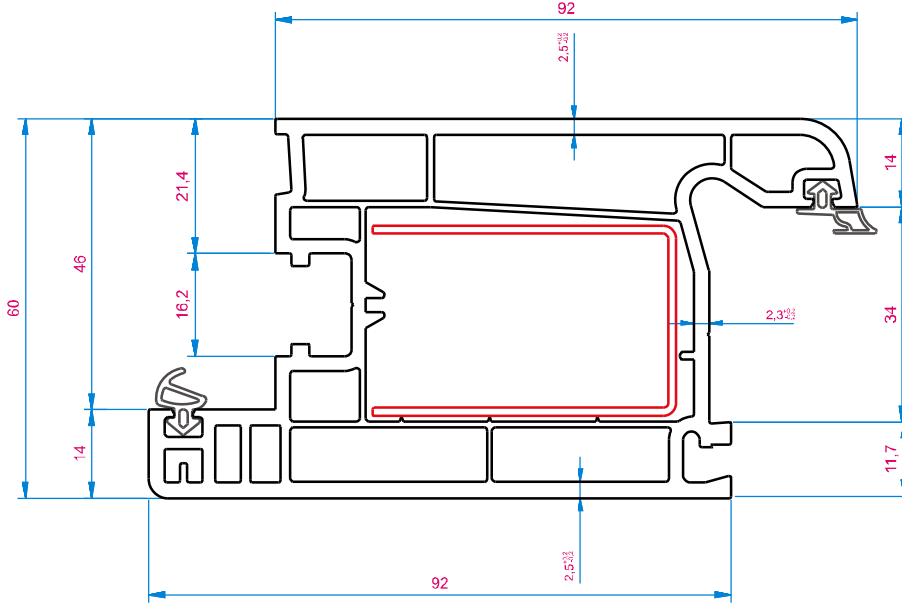

Code: **03.010**

weight: 1.280 gr/m

Code: **03.010**

weight: 1.220 gr/m

Kapı Kanat Profili / Door Sash Profile / Profil Usa Interior / Профиль дверной створки (Z)

Code: **03.035**

weight: 1.710 gr/m

Code: **03.035**

weight: 1.680 gr/m

Dışa Açılır Kapı Kanat Profili / Outside Opening Door Sash Profile
Profil Usa Exterior / Профиль дверной створки (Т)

Code: **03.040**

weight: 1.710 gr/m

Code: **03.040**

weight: 1.680 gr/m

Code: **03.050**

weight: 264 gr/m

Code: **03.050**

weight: 250 gr/m

Code: **03.070**

weight: 795 gr/m

90° Köşe Profili / 90° Corner Adaptor / Coltar Rotund de 90°
Профиль углового соединения 90 градусов

Code: **03.080**