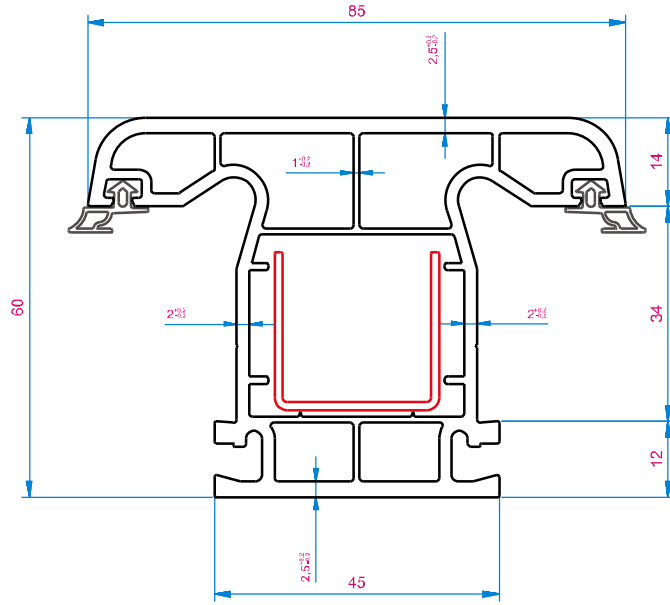

Ortakayıt Profili / Mullion Profile / Profil Teu / Профиля импоста

Code: **03.015**

weight: 1.260 gr/m