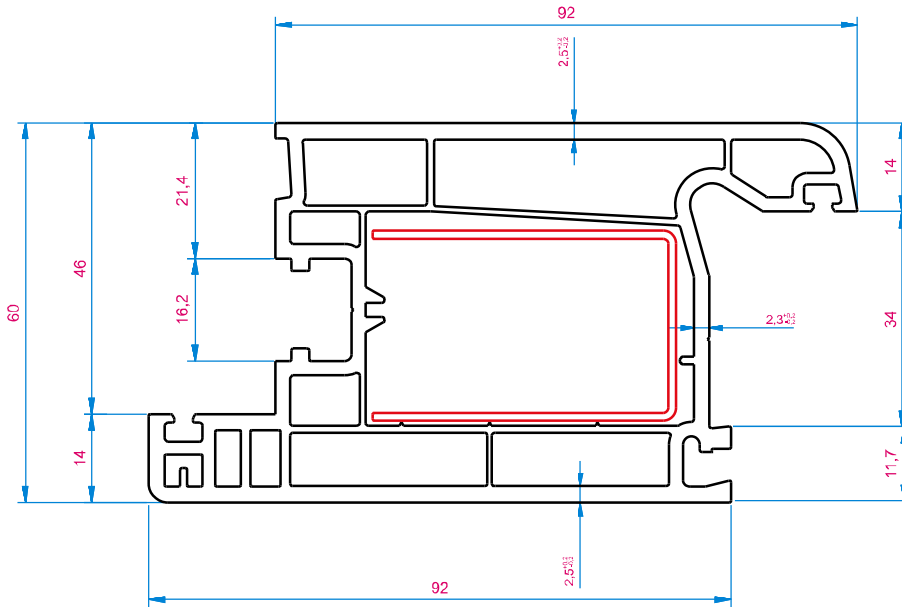

Code: **03.010**

weight: 1.280 gr/m

Code: **03.010**

weight: 1.220 gr/m

Kapı Kanat Profili / Door Sash Profile / Profil Usa Interior / Профиль дверной створки (Z)

Code: **03.035**

weight: 1.710 gr/m

Code: **03.035**

weight: 1.680 gr/m

Dışa Açılır Kapı Kanat Profili / Outside Opening Door Sash Profile
Profil Usa Exterior / Профиль дверной створки (Т)

Code: **03.040**

weight: 1.710 gr/m

Code: **03.040**

weight: 1.680 gr/m

Code: **03.050**

weight: 264 gr/m

Code: **03.050**

weight: 250 gr/m

Code: **03.070**

weight: 795 gr/m

90° Köşe Profili / 90° Corner Adaptor / Coltar Rotund de 90°
Профиль углового соединения 90 градусов

Code: **03.080**