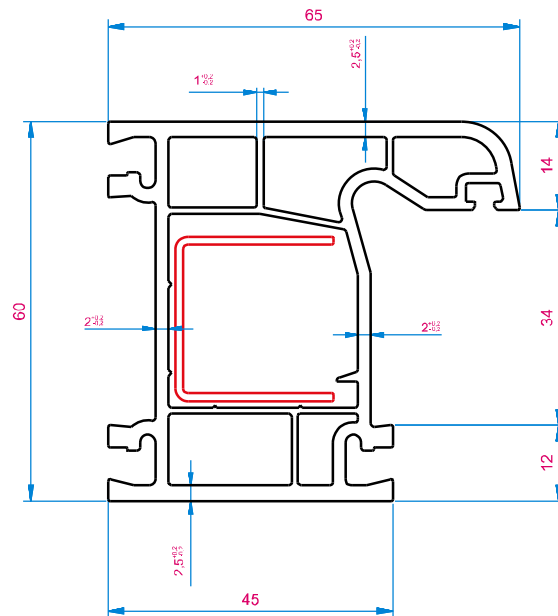

Code: 03.060

Code: 03.065

Code: 03.080

Code: 03.070

Code: 03.075

Code: 03.085

Code: **03.005**

weight: 1.080 gr/m

Code: **03.005**

weight: 1.050 gr/m

Ortakayıt Profili / Mullion Profile / Profil Teu / Профиля импоста

Code: **03.015**

weight: 1.260 gr/m

Code: **03.015**

weight: 1.200 gr/m

Kanat Profili / Sash Profile / Profil Aripa / Профиль створки

weight: 1.680 gr/m

Dışa Açılır Kapı Kanat Profili / Outside Opening Door Sash Profile
Profil Usa Exterior / Профиль дверной створки (Т)

Code: **03.040**

weight: 1.710 gr/m

Code: **03.040**

weight: 1.680 gr/m

Code: **03.050**

weight: 264 gr/m

Code: **03.050**

weight: 250 gr/m

Code: **03.070**

weight: 795 gr/m

90° Köşe Profili / 90° Corner Adaptor / Coltar Rotund de 90°
Профиль углового соединения 90 градусов

Code: **03.080**