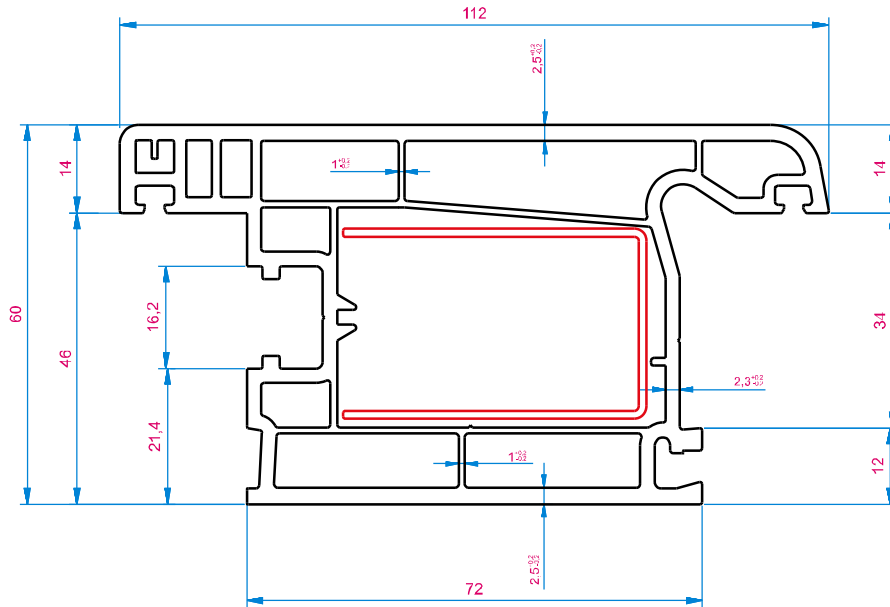

Code: **03.010**

weight: 1.280 gr/m

Code: **03.010**

weight: 1.220 gr/m

Kapı Kanat Profili / Door Sash Profile / Profil Usa Interior / Профиль дверной створки (Z)

Code: **03.035**

weight: 1.710 gr/m

Code: **03.035**

weight: 1.680 gr/m

Dışa Açılır Kapı Kanat Profili / Outside Opening Door Sash Profile
Profil Usa Exterior / Профиль дверной створки (Т)

Code: **03.040**

weight: 1.710 gr/m

Code: **03.040**

weight: 1.680 gr/m

Code: **03.050**

weight: 264 gr/m

Code: **03.050**

weight: 250 gr/m

Code: **03.070**

weight: 795 gr/m

90° Köşe Profili / 90° Corner Adaptor / Coltar Rotund de 90°
Профиль углового соединения 90 градусов

Code: **03.080**