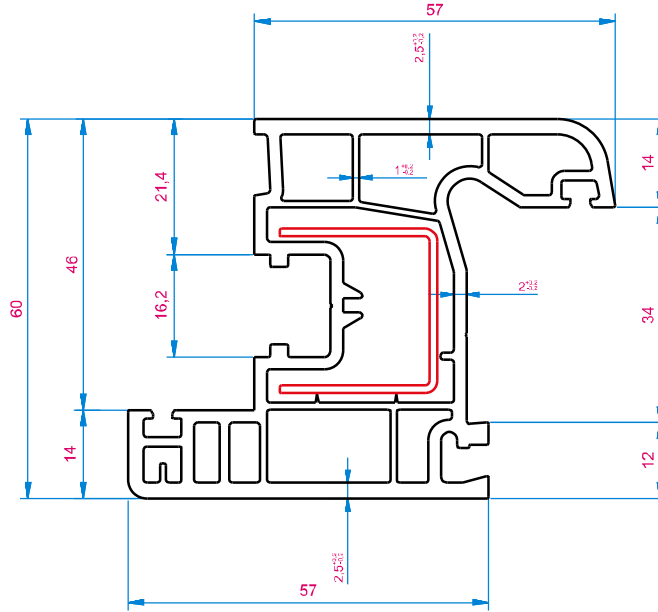

Code: **03.005**

weight: 1.050 gr/m

Ortakayıt Profili / Mullion Profile / Profil Teu / Профиля импоста

Code: **03.015**

weight: 1.260 gr/m

Code: **03.015**

weight: 1.200 gr/m

Kanat Profili / Sash Profile / Profil Aripa / Профиль створки

Code: **03.010**

weight: 1.280 gr/m

Code: **03.010**

weight: 1.220 gr/m

Kapı Kanat Profili / Door Sash Profile / Profil Usa Interior / Профиль дверной створки (Z)

Code: **03.035**

weight: 1.710 gr/m

Code: **03.035**

weight: 1.680 gr/m

Dışa Açılır Kapı Kanat Profili / Outside Opening Door Sash Profile
Profil Usa Exterior / Профиль дверной створки (Т)

Code: **03.040**

weight: 1.710 gr/m

Code: **03.040**

weight: 1.680 gr/m

Code: **03.050**

weight: 264 gr/m

Code: **03.050**

weight: 250 gr/m

Code: **03.070**

weight: 795 gr/m

90° Köşe Profili / 90° Corner Adaptor / Coltar Rotund de 90°
Профиль углового соединения 90 градусов

Code: **03.080**