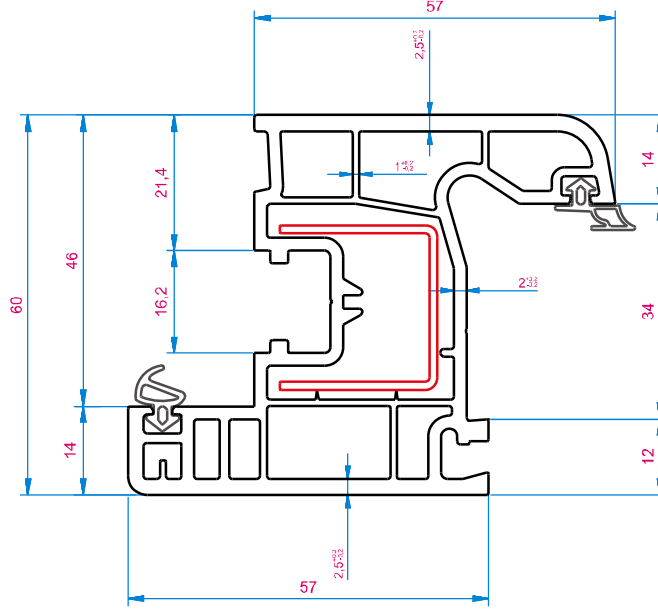

Code: **03.005**

weight: 1.050 gr/m

Ortakayıt Profili / Mullion Profile / Profil Teu / Профиля импоста

Code: **03.015**

weight: 1.260 gr/m

Code: **03.015**

weight: 1.200 gr/m

Kanat Profili / Sash Profile / Profil Aripa / Профиль створки

Code: **03.010**

weight: 1.280 gr/m

Code: **03.010**

weight: 1.220 gr/m

Kapı Kanat Profili / Door Sash Profile / Profil Usa Interior / Профиль дверной створки (Z)

Code: **03.035**

weight: 1.710 gr/m

Code: **03.035**

weight: 1.680 gr/m

Dışa Açılır Kapı Kanat Profili / Outside Opening Door Sash Profile
Profil Usa Exterior / Профиль дверной створки (Т)

Code: **03.040**

weight: 1.710 gr/m

Code: **03.040**

weight: 1.680 gr/m

Code: **03.050**

weight: 264 gr/m

Code: **03.050**

weight: 250 gr/m

Code: **03.070**

weight: 795 gr/m

90° Köşe Profili / 90° Corner Adaptor / Coltar Rotund de 90°
Профиль углового соединения 90 градусов

Code: **03.080**