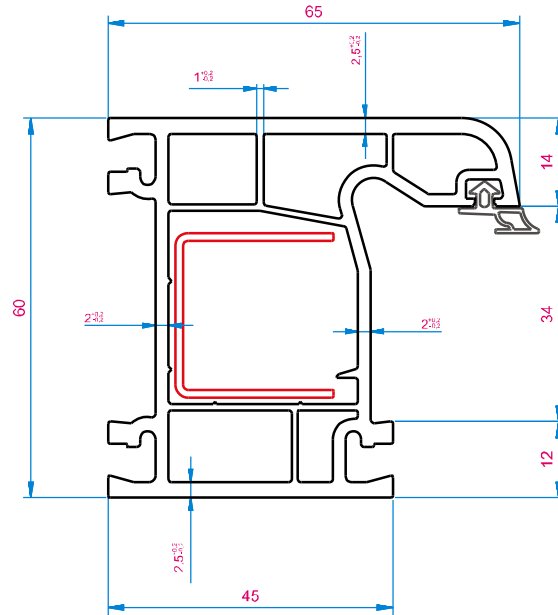

Code: 03.060

Code: 03.065

Code: 03.080

Code: 03.070

Code: 03.075

Code: 03.085

Code: **03.005**

weight: 1.080 gr/m

Code: **03.005**

weight: 1.050 gr/m

Ortakayıt Profili / Mullion Profile / Profil Teu / Профиля импоста

Code: **03.015**

weight: 1.260 gr/m

Code: **03.015**

weight: 1.200 gr/m

Kanat Profili / Sash Profile / Profil Aripa / Профиль створки

weight: 1.680 gr/m

Dışa Açılır Kapı Kanat Profili / Outside Opening Door Sash Profile
Profil Usa Exterior / Профиль дверной створки (Т)

Code: **03.040**

weight: 1.710 gr/m

Code: **03.040**

weight: 1.680 gr/m

Code: **03.050**

weight: 264 gr/m

Code: **03.050**

weight: 250 gr/m

Code: **03.070**

weight: 795 gr/m

90° Köşe Profili / 90° Corner Adaptor / Coltar Rotund de 90°
Профиль углового соединения 90 градусов

Code: **03.080**