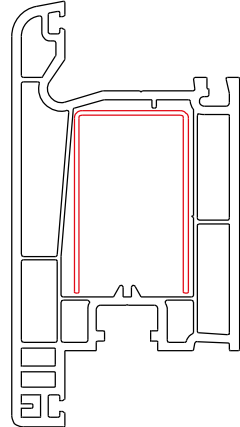

Code: 03.005

Code: 03.015

Code: 03.010

Code: 03.045

Code: 03.035

Code: 03.040

Code: 03.050

Code: 03.055

Code: 03.060

Code: 03.065

Code: 03.080

Code: 03.070

Code: 03.075

Code: 03.085

Code: **03.005**

weight: 1.080 gr/m

weight: 1.680 gr/m

Dışa Açılır Kapı Kanat Profili / Outside Opening Door Sash Profile
Profil Usa Exterior / Профиль дверной створки (Т)

Code: **03.040**

weight: 1.710 gr/m

Code: **03.040**

weight: 1.680 gr/m

Code: **03.050**

weight: 264 gr/m

Code: **03.050**

weight: 250 gr/m

Code: **03.070**

weight: 795 gr/m

90° Köşe Profili / 90° Corner Adaptor / Coltar Rotund de 90°
Профиль углового соединения 90 градусов

Code: **03.080**